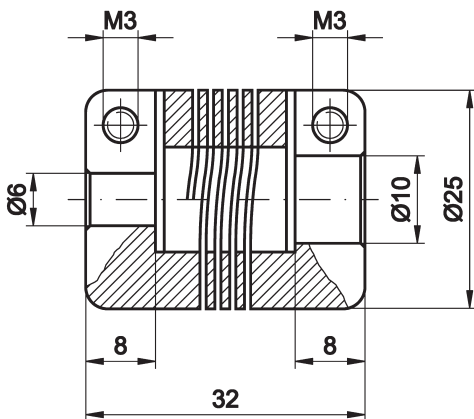

AV000032

ACCESSORIES • LINEAR AND ANGULAR MEASUREMENT

MECHANICAL DATA

Diameter	25 mm
Housing material	Aluminium
Length	32 mm
Type of mechanical accessories	Coupler

DIMENSIONAL DRAWING

INSTALLATION

Mounting / Installation may only be carried out by a qualified electrician!