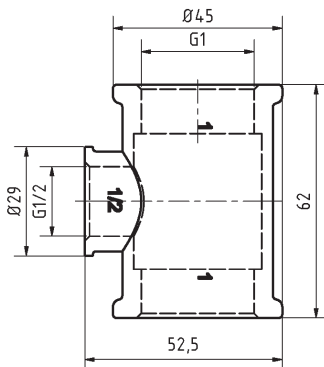

AS000005

ACCESSORIES • MOUNTING

MECHANICAL DATA

Housing material

Red cast iron

Type of mechanical accessories

T-piece

DIMENSIONAL DRAWING