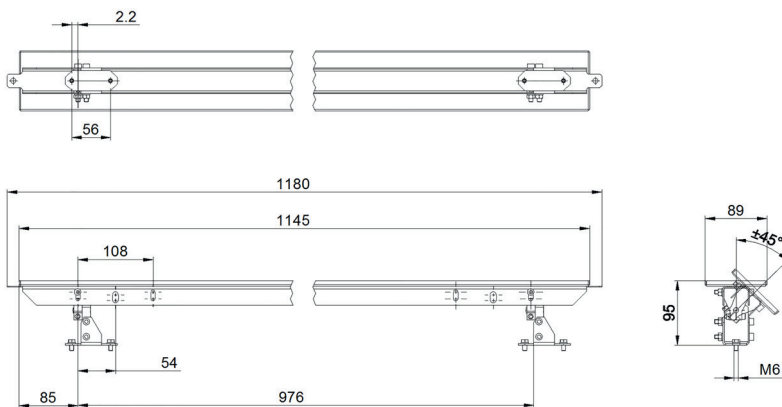

AO000239

ACCESSORIES • DEFLECTION MIRRORS

MECHANICAL DATA

Height	1145 mm
Overall length	1145 mm
Type of accessories	Deflection mirror
Width	89 mm

DIMENSIONAL DRAWING

INSTALLATION

Mounting / Installation may only be carried out by a qualified electrician!