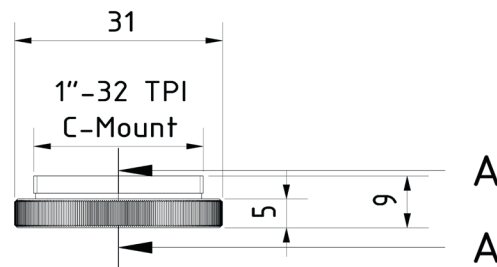

DIMENSIONAL DRAWING

A-A (1 : 1)

INSTALLATION

Mounting / Installation may only be carried out by a qualified electrician!

DISPOSAL

SAFETY WARNINGS

Before initial operation, please make sure to follow all safety instructions that may be provided in the product