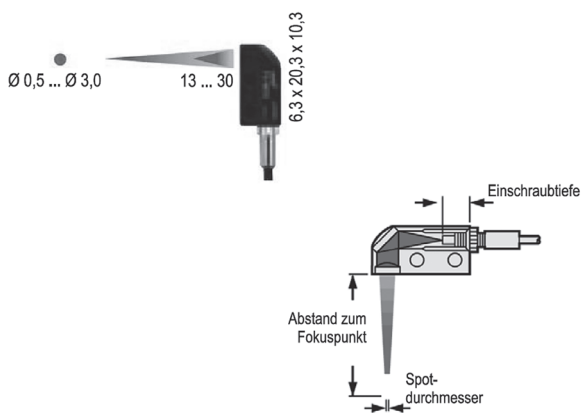

**AL000025**

**ACCESSORIES • ATTACHMENT OPTICS**

**MECHANICAL DATA**

Design	Internal thread
Height	6 mm
Housing material	Plastic
Length	20.3 mm
Material of optical surface	Glass
Thread pitch	0.7 mm
Thread size, metric	4
Type of accessories	Optic top part
Width	10.3 mm

**OTHER DATA**

Suitable for diffuse reflection sensors	Yes
---	-----

**DIMENSIONAL DRAWING**

**INSTALLATION**

**DISPOSAL**

Mounting / Installation may only be carried out by a qualified electrician!