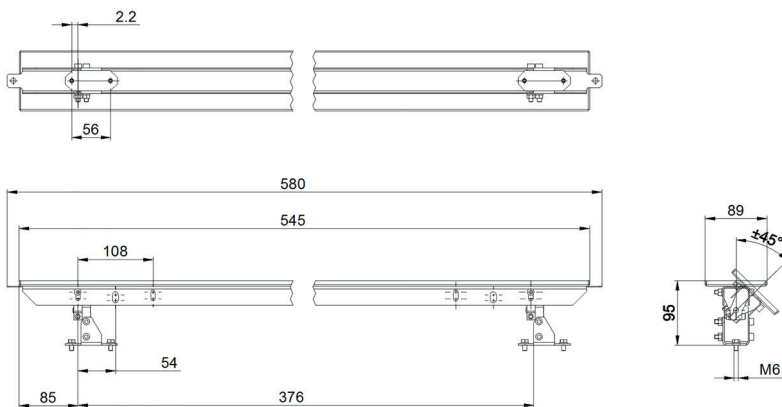

AO000237

ACCESSORIES • DEFLECTION MIRRORS

MECHANICAL DATA

Height	545 mm
Overall length	545 mm
Type of accessories	Deflection mirror
Width	89 mm

DIMENSIONAL DRAWING

INSTALLATION

Mounting / Installation may only be carried out by a qualified electrician!