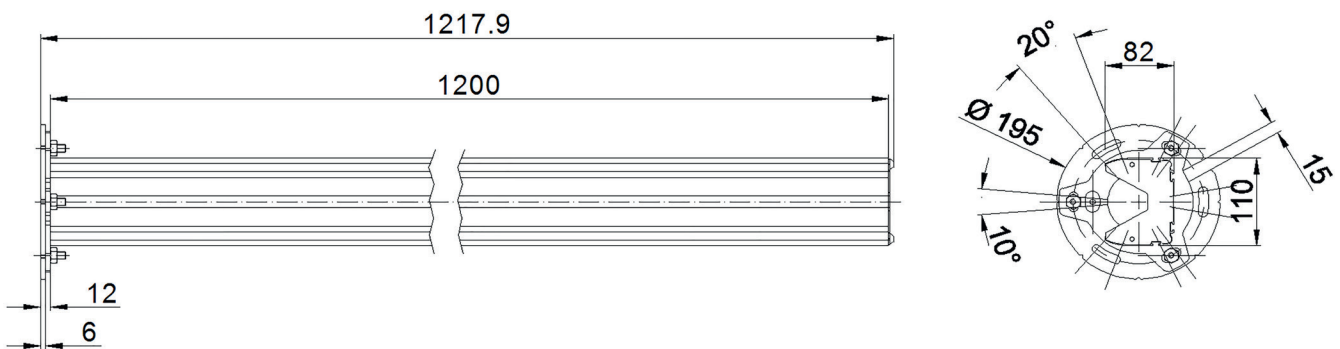

AO000215

ACCESSORIES • MOUNTING

MECHANICAL DATA

Housing type	Open
Length	1200 mm
Material	Aluminium
Rail mounting possible	No
Stackable housing	Yes
Wall mounting possible	Yes

ELECTRICAL DATA

With integrated PCB connection technology	No

DIMENSIONAL DRAWING

INSTALLATION

Mounting / Installation may only be carried out by a qualified electrician!

DISPOSAL