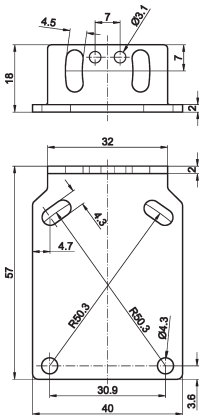

AY000096

ACCESSORIES • UNIVERSAL HOLDERS

MECHANICAL DATA

Housing material

Metal

Type of mechanical accessories

Fixture kit

DIMENSIONAL DRAWING