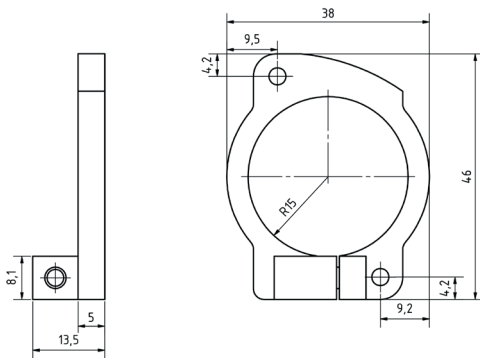

AK000002

ACCESSORIES • MOUNTING

MECHANICAL DATA

Height	13.5 mm
Housing material	Plastic
Length	46 mm
Type of mechanical accessories	Fixture kit
Width	38 mm

DIMENSIONAL DRAWING

INSTALLATION

Mounting / Installation may only be carried out by a qualified electrician!