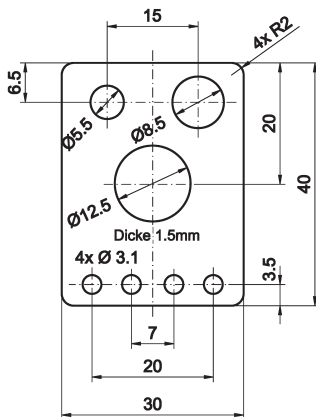

AY000115

ACCESSORIES • UNIVERSAL HOLDERS

MECHANICAL DATA

Housing material	Metal
Type of mechanical accessories	Fixture kit

DIMENSIONAL DRAWING

INSTALLATION

Mounting / Installation may only be carried out by a qualified electrician!