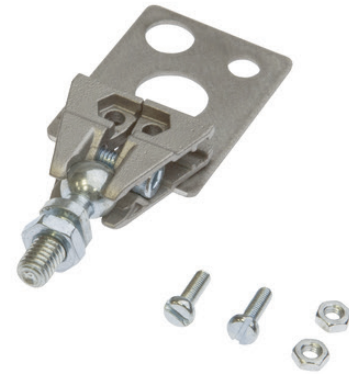

AY000115

ACCESSORIES • UNIVERSAL HOLDERS

MECHANICAL DATA

Housing material	Metal
Type of mechanical accessories	Fixture kit

DIMENSIONAL DRAWING

INSTALLATION

Mounting / Installation may only be carried out by a qualified electrician!