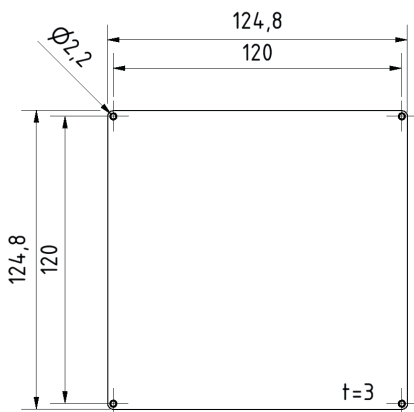

AO000420

LED-LIGHTS • ADDITIONAL LIGHTS FOR CAMERA SYSTEMS

MECHANICAL DATA

Cover type	Opal
Height	3 mm
Length	125 mm
Material	Acrylic glass
Type of accessories	Cover disc
Width	125 mm

OPTICAL DATA

Transparency	90 %

DIMENSIONAL DRAWING

INSTALLATION

Mounting / Installation may only be carried out by a qualified electrician!

DISPOSAL