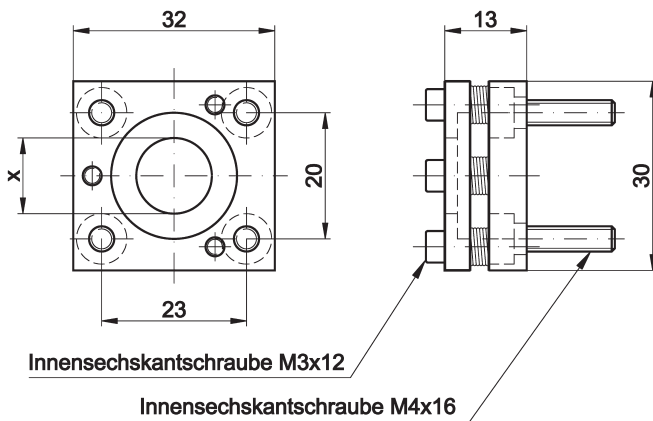

AP000014

ACCESSORIES • MOUNTING

MECHANICAL DATA

Height	14 mm
Length	30 mm
Material	Aluminium
Mounting type	Screw
Version	Flange
Weight	30 kg
Width	34 mm

OTHER DATA

Scope of delivery	Mounting material and precision flange
-------------------	--

DIMENSIONAL DRAWING

INSTALLATION

DISPOSAL

Mounting / Installation may only be carried out by a qualified electrician!

SAFETY WARNINGS

Before initial operation, please make sure to follow all safety instructions that may be provided in the product information!