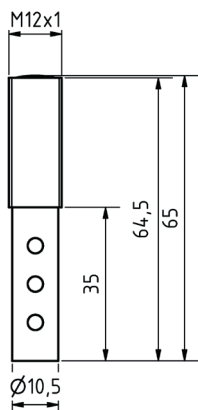

**AL000068**

**ACCESSORIES • ATTACHMENT OPTICS**

**MECHANICAL DATA**

Design	External thread
Diameter	12 mm
Housing coating	Anodised
Housing material	Aluminium
Length	65 mm
Material of optical surface	Glass
Thread pitch	1 mm
Thread size, metric	12
Type of accessories	Lens

**ELECTRICAL DATA**

Switching distance (MAX)	100 mm
Switching distance (MIN)	10 mm

**OTHER DATA**

Suitable for diffuse reflection sensors	Yes
---	-----

**DIMENSIONAL DRAWING**