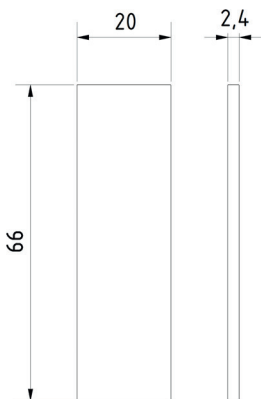

AP000041

ACCESSORIES • PROTECTIVE SCREENS

MECHANICAL DATA

Height	2.4 mm
Housing material	Plastic
Length	66 mm
Material of optical surface	PMMA
Type of mechanical accessories	Front screen
Width	20 mm

DIMENSIONAL DRAWING