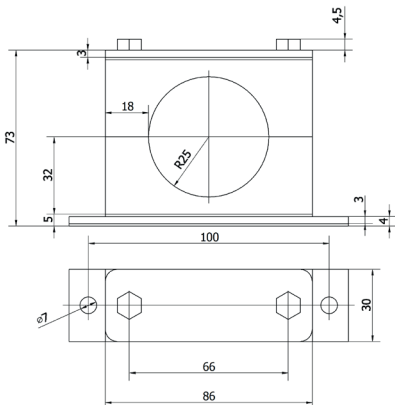

AO000562

ACCESSORIES • MOUNTING

MECHANICAL DATA

Material	Steel
Mounting type	Snap
Version	Other

OTHER DATA

Scope of delivery	Mounting material for lights
-------------------	------------------------------

DIMENSIONAL DRAWING