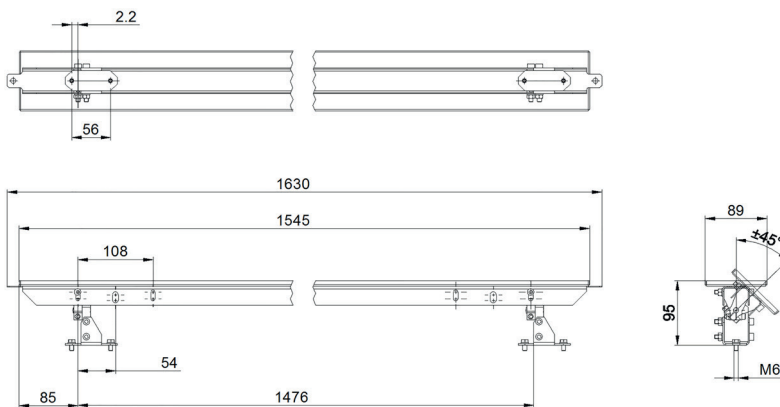

AO000240

ACCESSORIES • DEFLECTION MIRRORS

MECHANICAL DATA

Height	1595 mm
Overall length	1595 mm
Type of accessories	Deflection mirror
Width	89 mm

DIMENSIONAL DRAWING

INSTALLATION

Mounting / Installation may only be carried out by a qualified electrician!