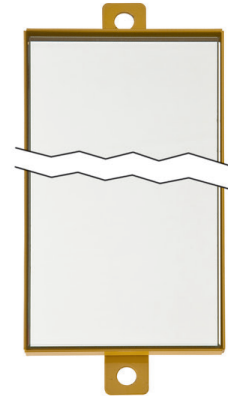

AO000240

ACCESSORIES • DEFLECTION MIRRORS

MECHANICAL DATA

Height	1595 mm
Overall length	1595 mm
Type of accessories	Deflection mirror
Width	89 mm

DIMENSIONAL DRAWING

INSTALLATION

Mounting / Installation may only be carried out by a qualified electrician!