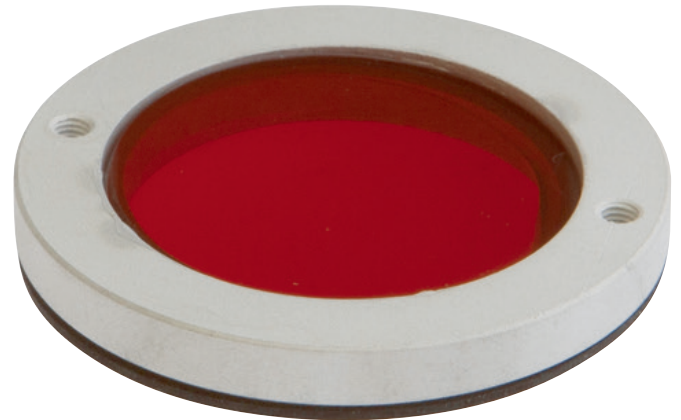

AP98C365

ACCESSORIES • ATTACHMENT OPTICS

MECHANICAL DATA

Housing material	Aluminium
Material of optical surface	Glass
Type of mechanical accessories	Filter disc

DIMENSIONAL DRAWING

INSTALLATION

Mounting / Installation may only be carried out by a qualified electrician!