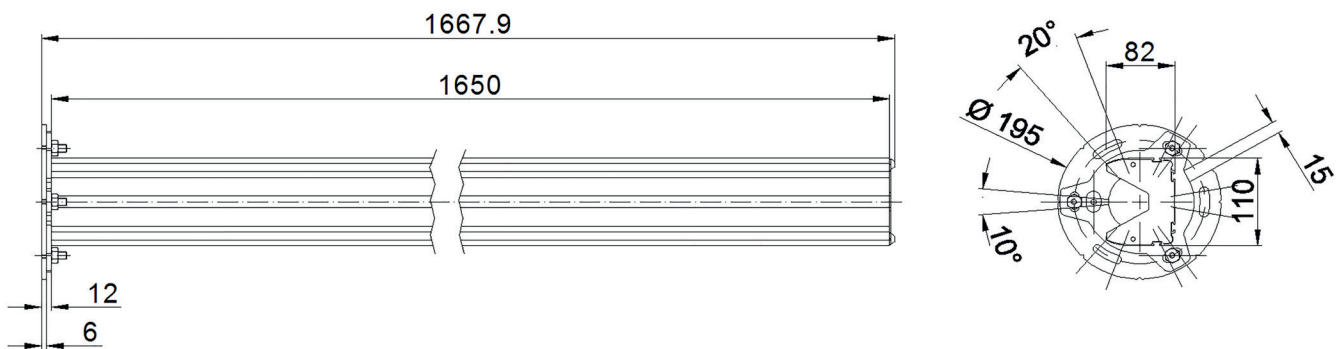

AO000216

ACCESSORIES • MOUNTING

MECHANICAL DATA

Housing type	Open
Length	1650 mm
Material	Aluminium
Rail mounting possible	No
Stackable housing	Yes
Wall mounting possible	Yes

ELECTRICAL DATA

With integrated PCB connection technology	No

DIMENSIONAL DRAWING

INSTALLATION

Mounting / Installation may only be carried out by a qualified electrician!

DISPOSAL