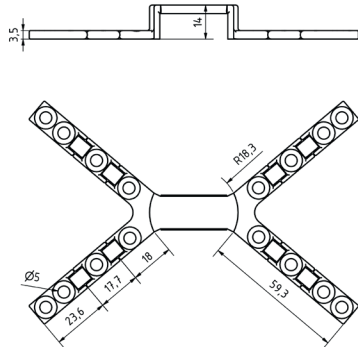

#### MECHANICAL DATA

Height	14 mm
Housing material	Plastic
Length	154 mm
Type of mechanical accessories	Fixture kit
Width	154 mm

#### DIMENSIONAL DRAWING