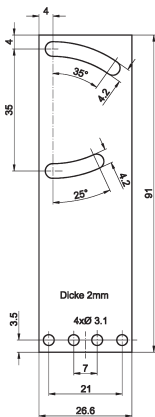

AY000138

ACCESSORIES • UNIVERSAL HOLDERS

MECHANICAL DATA

Housing material

Metal

Type of mechanical accessories

Fixture kit

DIMENSIONAL DRAWING