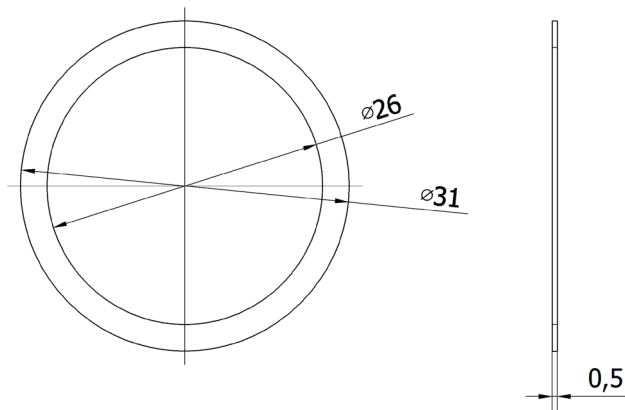

AO000313

ACCESSORIES • BAFFLE RINGS

MECHANICAL DATA

Accessories for	C-mount lenses
Thickness of baffle ring	0.5 mm
With C-mount thread	No

OPTICAL DATA

Motor zoom	No
------------	----

DIMENSIONAL DRAWING

INSTALLATION