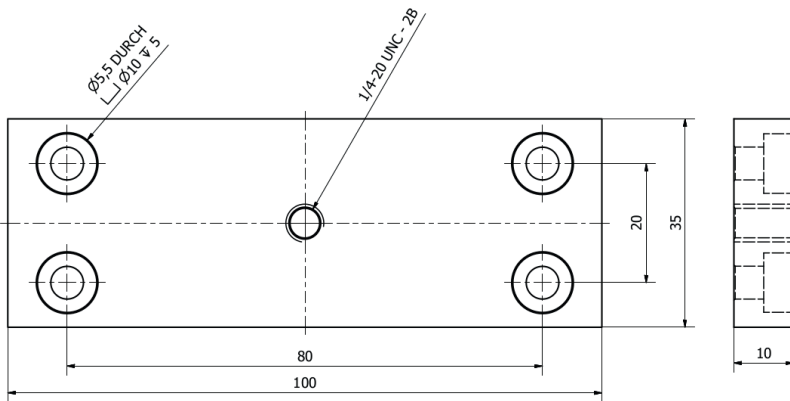

**AE000014**

**ACCESSORIES • MOUNTING**

**MECHANICAL DATA**

Height	10 mm
Housing material	Aluminium
Length	100 mm
Type of mechanical accessories	Mounting corner
Width	35 mm

**DIMENSIONAL DRAWING**

**INSTALLATION**