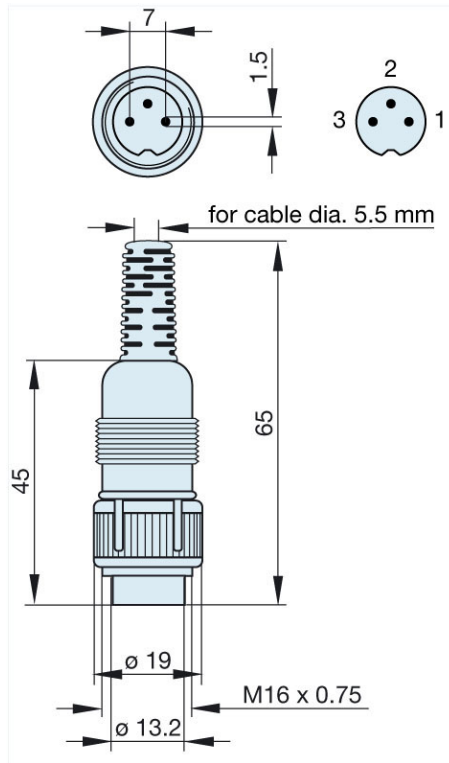

Picture
Drawing

Belden Deutschland GmbH
Im Gewerbecamp 2
58579 Schalksmühle
Germany
Phone: +49 7127/14-1806
E-Mail: icos-sales@belden.com

The information published in the websites has been compiled as carefully as possible. It is subject to alteration without notice in technical as well as in price-related/commercial respect. The complete information and data were available on user documentation. Mandatory information can only be obtained by a concrete query.