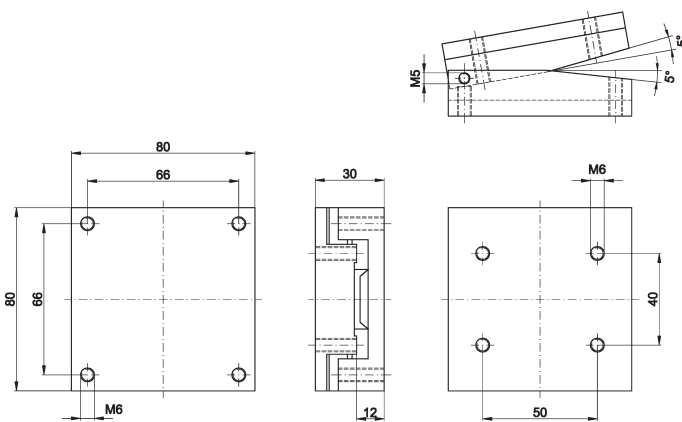

AV000041

ACCESSORIES • LINEAR AND ANGULAR MEASUREMENT

MECHANICAL DATA

Height	30 mm
Length	80 mm
Material	Aluminium
Mounting type	Screw
Painting	Black
Surface	Anodised
Version	Mounting angle bracket
Weight	420 kg
Width	80 mm

OTHER DATA

Scope of delivery	Angle
-------------------	-------

DIMENSIONAL DRAWING

INSTALLATION

DISPOSAL

Mounting / Installation may only be carried out by a qualified electrician!

**SAFETY WARNINGS**

Before initial operation, please make sure to follow all safety instructions that may be provided in the product information!