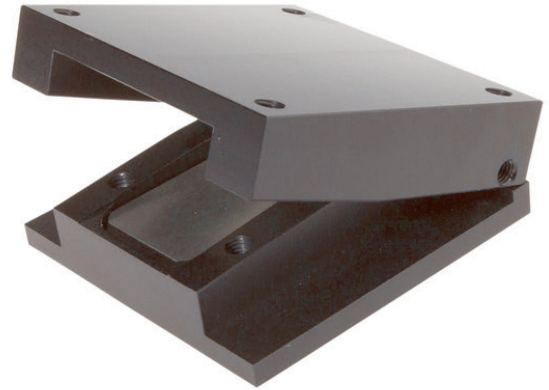

AV000041

ACCESSORIES • LINEAR AND ANGULAR MEASUREMENT

MECHANICAL DATA

Height	30 mm
Length	80 mm
Material	Aluminium
Mounting type	Screw
Painting	Black
Surface	Anodised
Version	Mounting angle bracket
Weight	420 kg
Width	80 mm

OTHER DATA

Scope of delivery	Angle
-------------------	-------

DIMENSIONAL DRAWING

INSTALLATION

DISPOSAL

Mounting / Installation may only be carried out by a qualified electrician!

**SAFETY WARNINGS**

Before initial operation, please make sure to follow all safety instructions that may be provided in the product information!