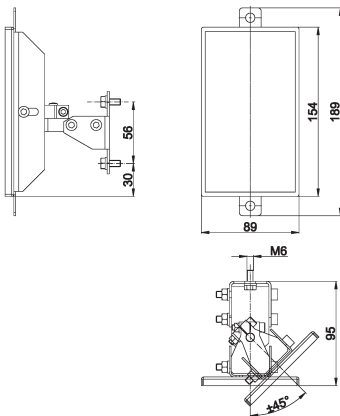

AO000236

ACCESSORIES • DEFLECTION MIRRORS

MECHANICAL DATA

Height	150 mm
Overall length	150 mm
Type of accessories	Deflection mirror
Width	89 mm

DIMENSIONAL DRAWING

INSTALLATION

Mounting / Installation may only be carried out by a qualified electrician!