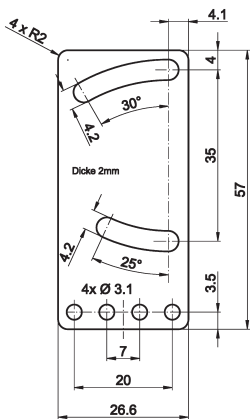

AY000120

ACCESSORIES • UNIVERSAL HOLDERS

MECHANICAL DATA

Housing material	Metal
Type of mechanical accessories	Fixture kit

DIMENSIONAL DRAWING

INSTALLATION

Mounting / Installation may only be carried out by a qualified electrician!